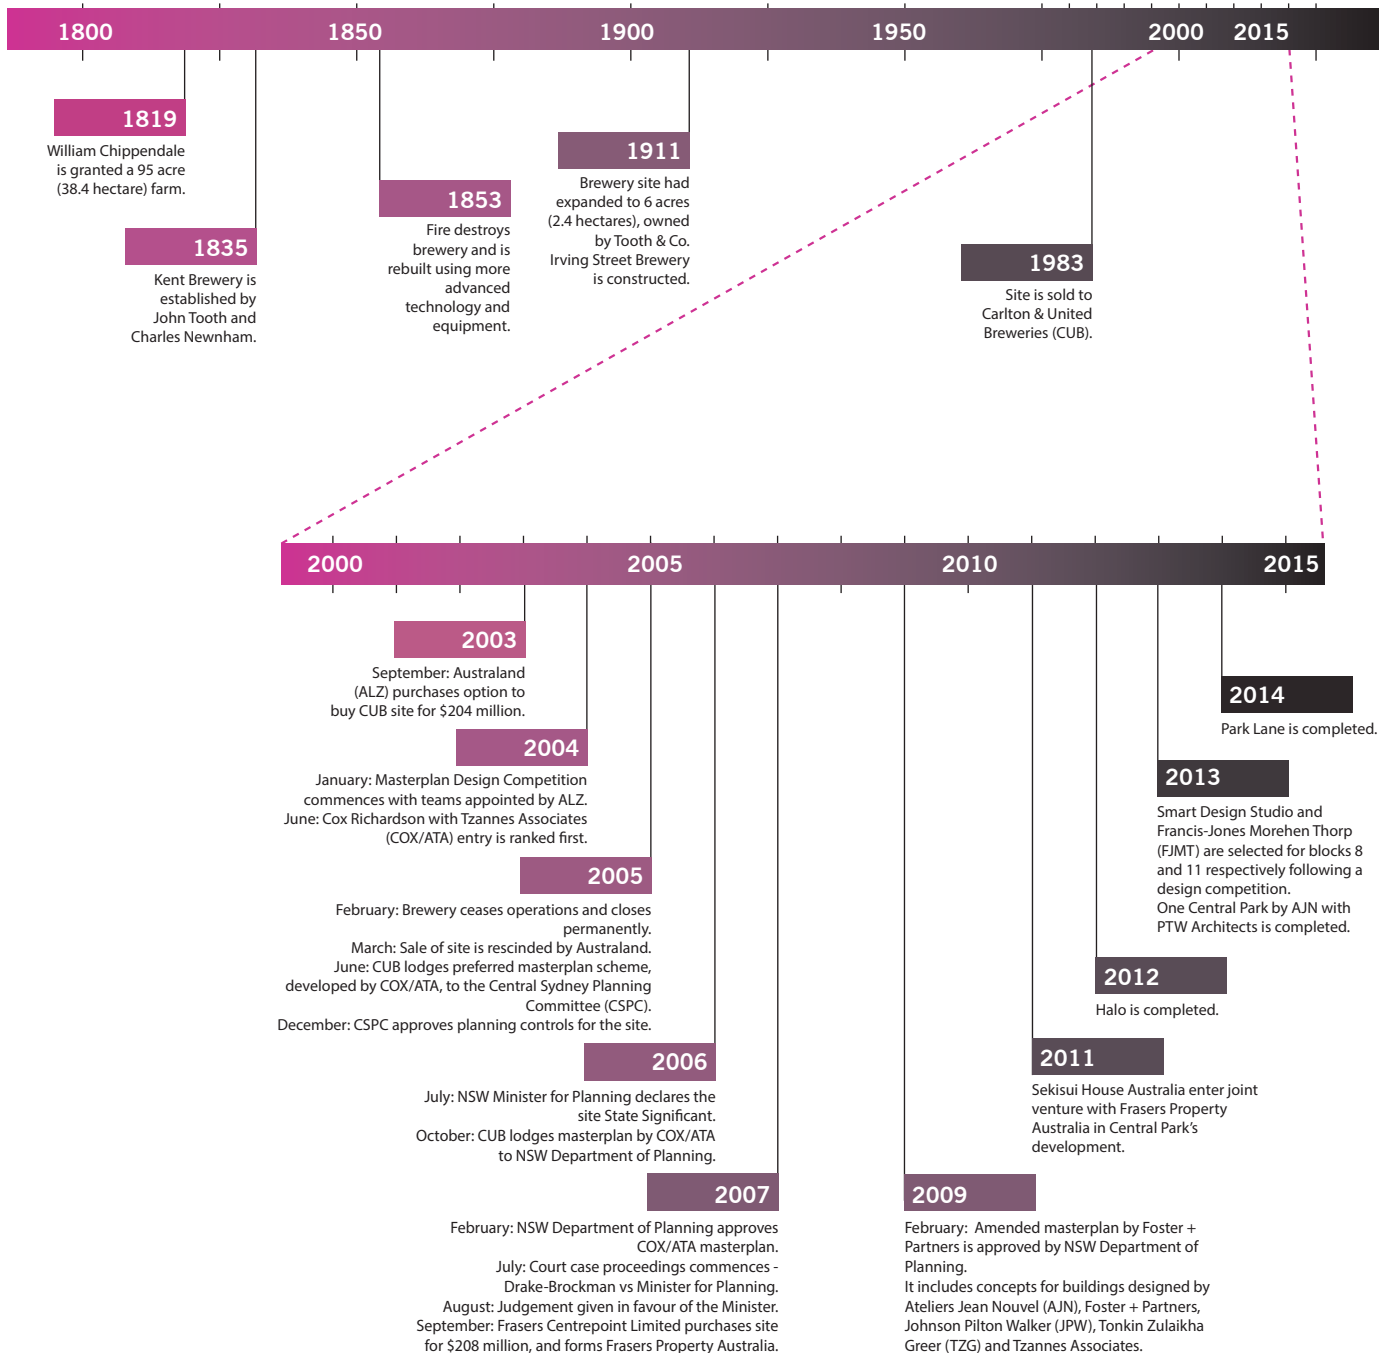

KENT BREWERY (c. 1835)

IRVING STREET BREWERY (c. 1911)

ONE CENTRAL PARK (c. 2013)

CENTRAL PARK DEVELOPMENT TIMELINE