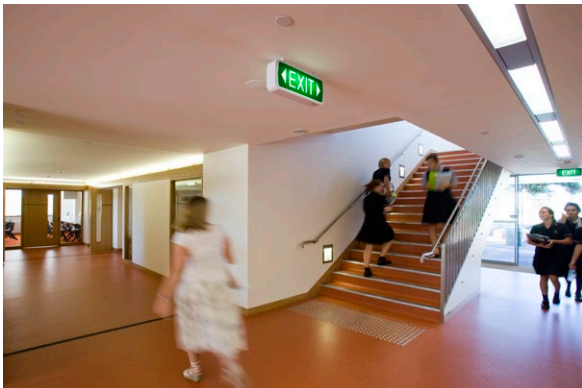

### Overview

**Location** . Waverley, Sydney, Australia

**Status** . Completed 2006

**Photography** . Brett Boardman

Isabel Hall is a complete reconstruction of an existing building accommodating the schools senior students. The new building uses ESD principles to provide enhanced environmental and educational amenity to the students and teaching staff.

The interior spaces were reconfigured to provide the core classroom facilities for the senior school. The exterior character was developed to be distinctive from the Junior School and to facilitate a sense of educational progress and a new level of maturity for students.